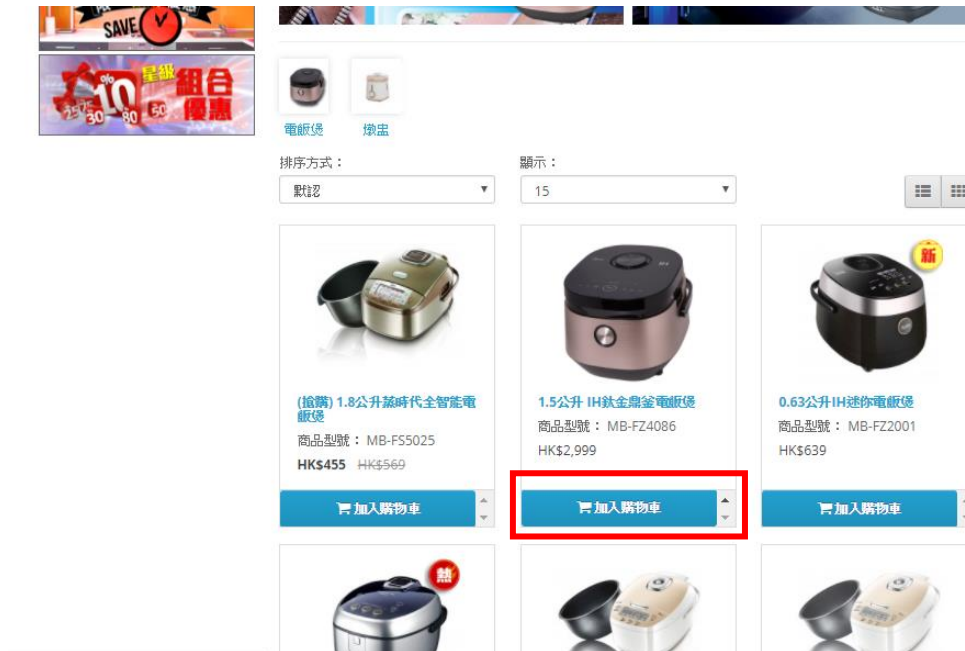

4. 選取你想購買的產品，並按“加入購物車”。