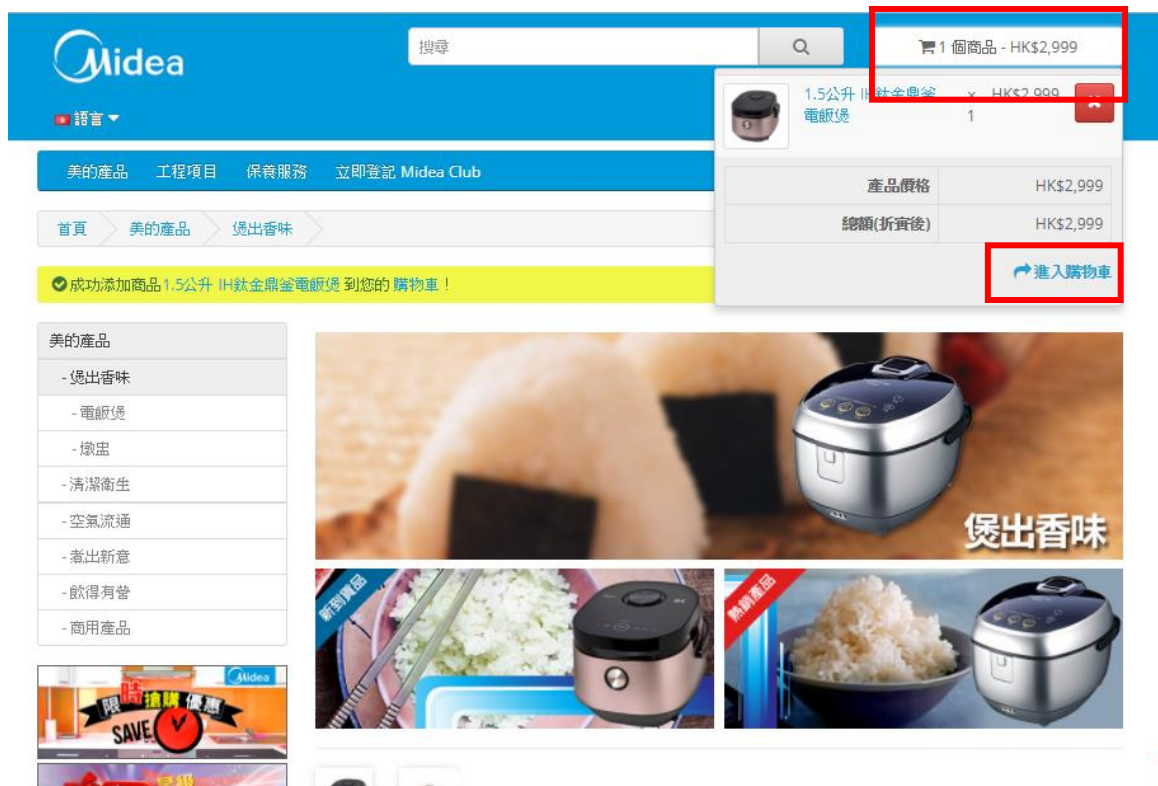

5. 點選右上角的購物車，並按“進入購物車”。